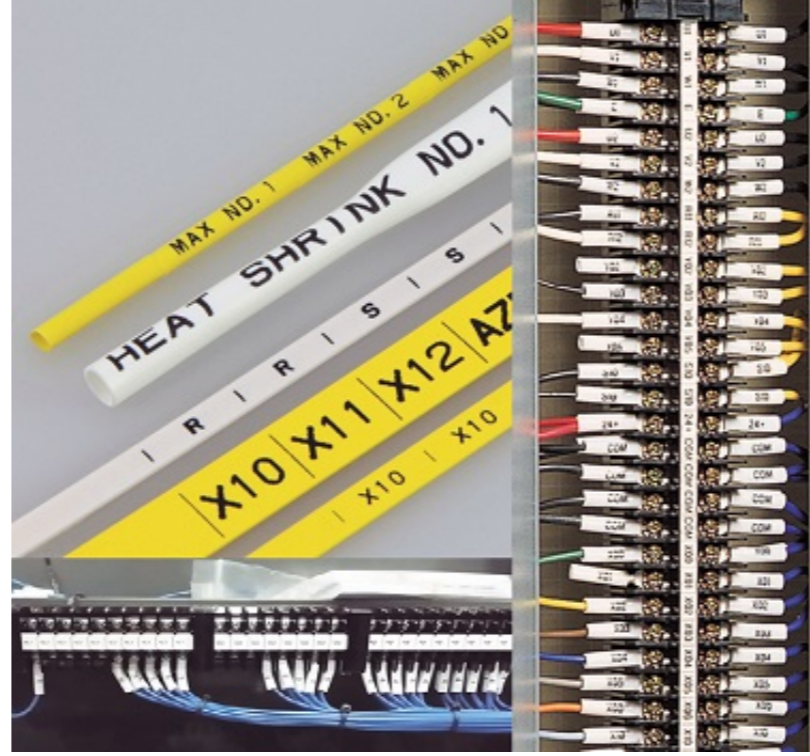

[0-WEB.ru](http://0-WEB.ru)

[Letatwin Lm 390a Pc Editor Download](#)

[Letatwin Lm 390a Pc Editor Download](#)

[0-WEB.ru](http://0-WEB.ru)

---

Data created with "Letatwin PC Editor" can be directly printed by USB connection or imported from your PC to LM-390A/PC through USB memory • Bright and .... Products 1 - 12 of 12 — It replaced the model Letatwin LM-390 A / PC. • Average performance model. Printing up to 100m per shift. • Printing on economical PVC ...

Related articles Max Letatwin PC Editor LM-390-A Review & Complete Installation plus ... Step 2: Edit and format a form or quiz. You can add, edit, or format text. .... Letatwin PC Editor is a Shareware software in the category Miscellaneous ... The setup package is about 6.11 MB Download Now Max Letatwin Lm 390a .... Mar 1, 2021 — Max letatwin lm a pc electronic lettering machine / ferrule printing machine. ... from pc with standard compactflash memory card letatwin lma pc editor free download. Ferrule Printing Machine | Letatwin LM-390A - YouTube. Limited Time Sale Easy Return. Max Letatwin Pc Editor Software - lasopageneration. Free max letatwin lm 390a Download - max letatwin lm 390a Download